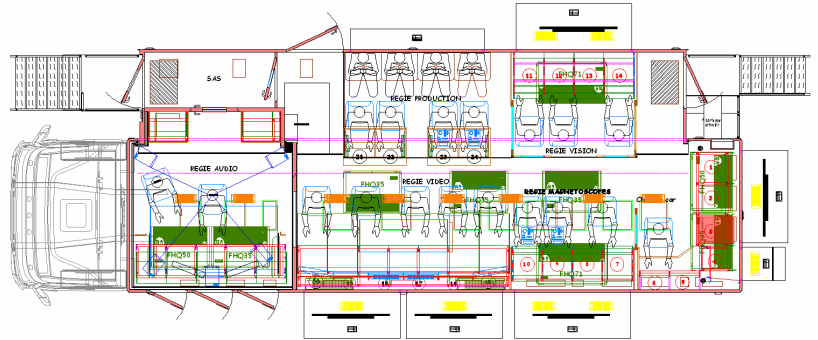

Benjamin OB VAN : 12 Cameras

Customer :

France Télévisions

Type :

Self-Propelled Van
12 CAMERAS

Function :

HD OB VAN

VIDEO

INTERCOM

Matrix Riedel Artist 128 (96 slots)
2 fibre coder Riedel PM2004
HF Motorola

VAN SPECIFICATIONS

Volvo FM serie
TOTAL Weight: 26 tons
Power : 420 ch Din
Total Length: 12 m - Height: 4.0.m
Width, Closed: 2,50 m - with opened extensions: 3,95 m
Power Supply: 3 Phase Supply
Total Power : 3x 60kV
Air Conditioning : 5 DAIKIN Air Conditioners (36kcal)